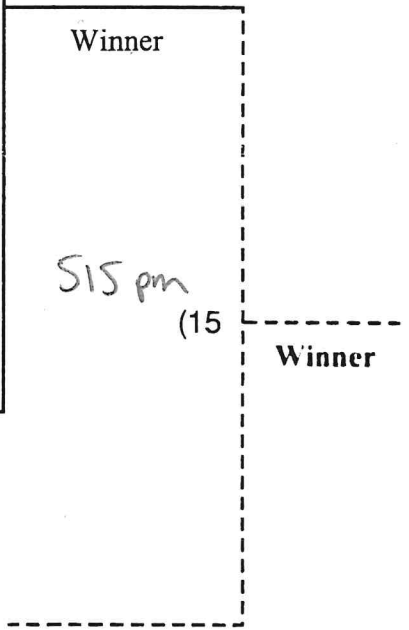

Winners' Bracket

Division 2 Coed Volleyball
 All games at Clarence Martin Gym
 102 W. Elm, Temple

The National Governing Body of Softball

8 Team Bracket

8

Fikes Family
 9am (1)
 PSI
 Acer Predators
 9:35am (2)
 PDI Ash

Tc Leopards
 10:15am (3)
 PDI Sherr
 Acer Spides
 10:50am (4)
 Heftly

Losers' Bracket

Winner

5:15pm (15)

Winner

Loser of 14
 if 1st loss