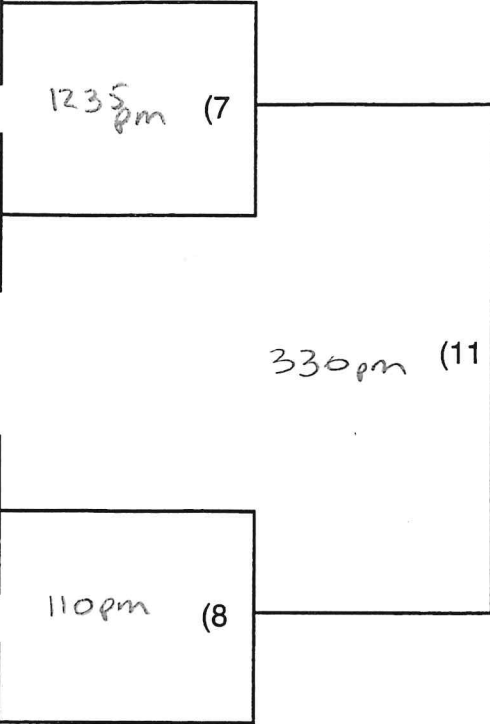

Winners' Bracket

Division 2 Coed Volleyball
 All games at Clarence Martin Gym
 102 W. Elm, Temple

The National Governing Body of Softball

8 Team Bracket

8

Fikes Family
 9am (1)
 PSI
 Acer Predators
 9:35am (2)
 PDI Ash

Tc Leopards
 10:15am (3)
 PDI Sherr
 Acer Spides
 10:50am (4)
 Heftly

Losers' Bracket

Winner

5:15pm (15)

Winner

Loser of 14
 if 1st loss