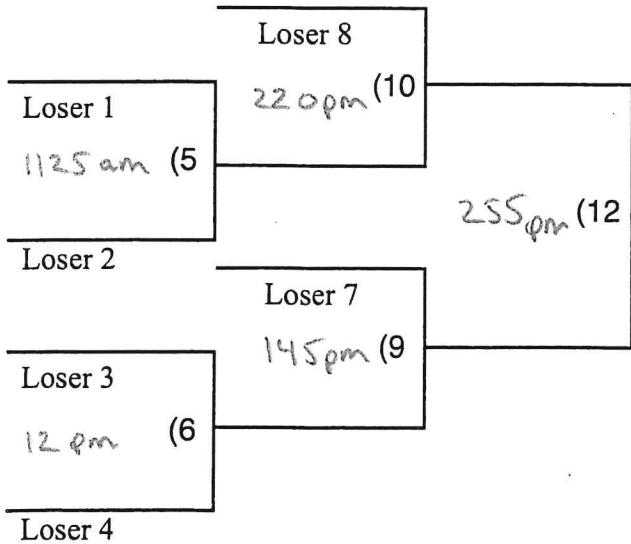

Winners' Bracket

Division 2 Coed Volleyball
 All games at Clarence Martin Gym
 102 W. Elm, Temple

The National Governing Body of Softball

8 Team Bracket

8

Fikes Family
 9am (1)
 PSI
 Acer Predators
 9:35am (2)
 PDI Ash

Tc Leopards
 10:15am (3)
 PDI Sherr
 Acer Spides
 10:50am (4)
 Heftly

Losers' Bracket

Winner

5:15pm (15)

Winner

Loser of 14
 if 1st loss