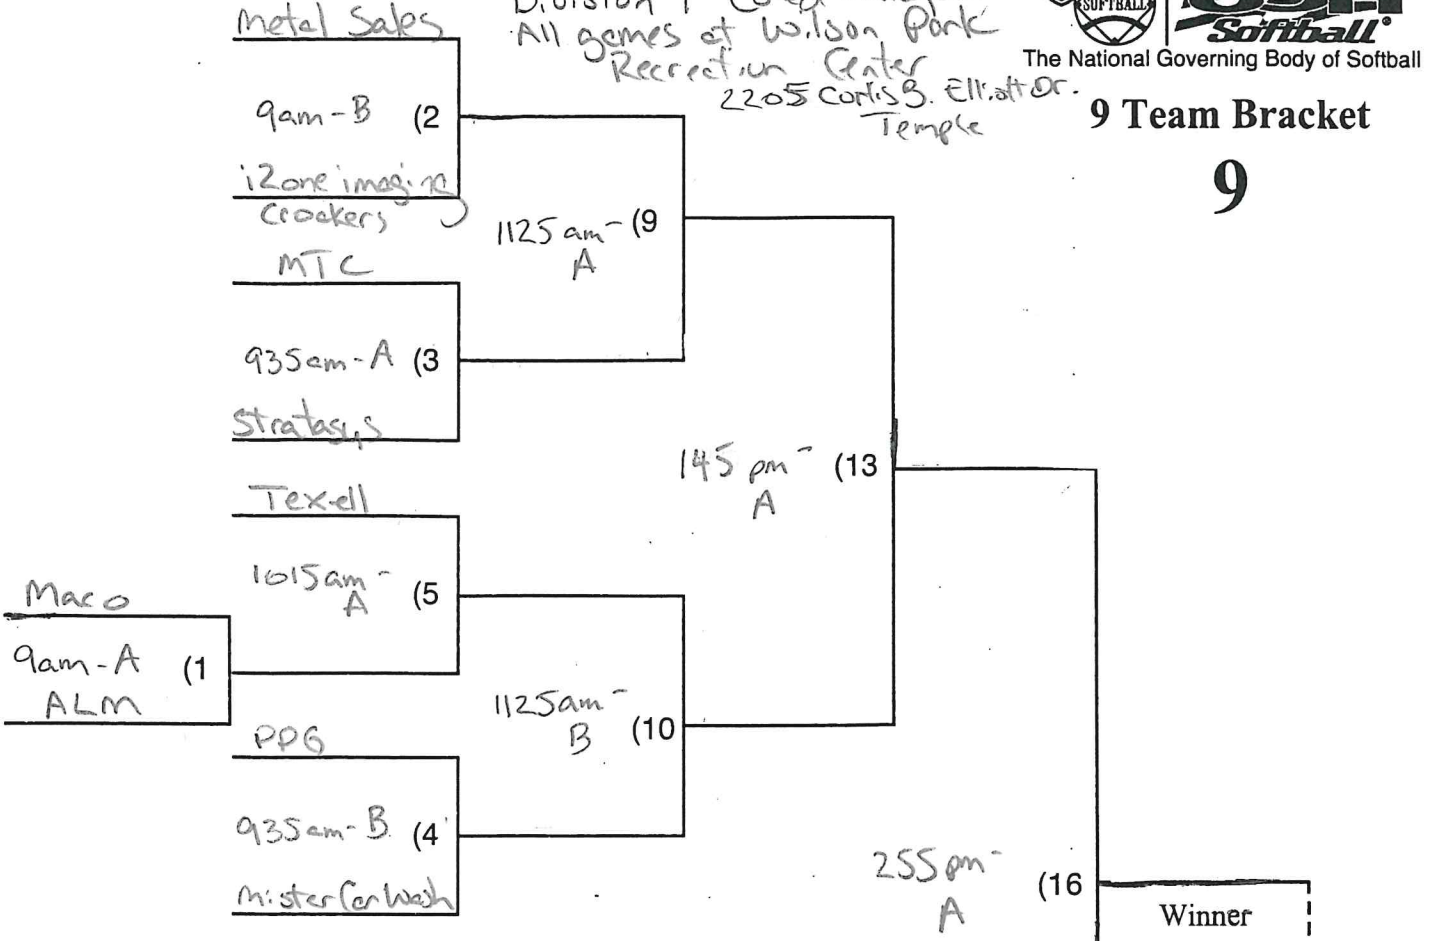

**Winners' Bracket**

Division 1 Co-ed Volleyball  
 All games at Wilson Park  
 Recreation Center  
 2205 Curtis B. Elliott Dr.  
 Temple

The National Governing Body of Softball

**9 Team Bracket**

**9**

**Losers' Bracket**